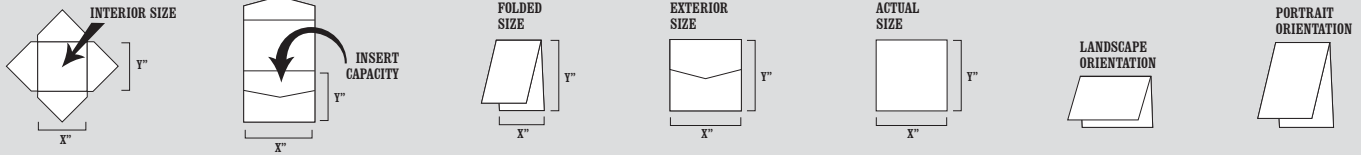

SHAPE & SIZE CHART LEGEND