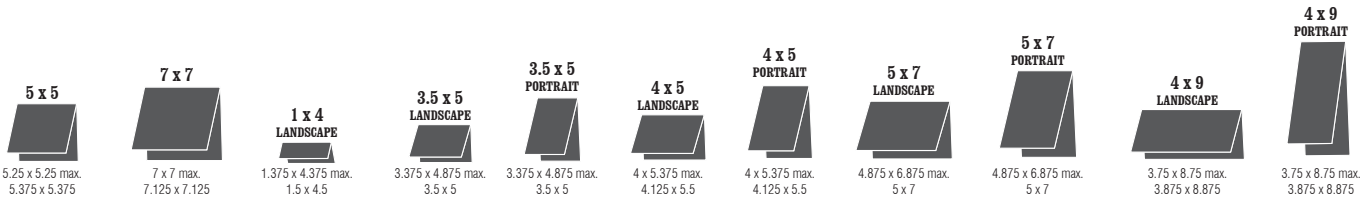

## SHAPE & SIZE CHART LEGEND

## SCORED STOCKS

dimensions: interior size (top) | folded size (bottom)

## LINERS

dimensions: actual size