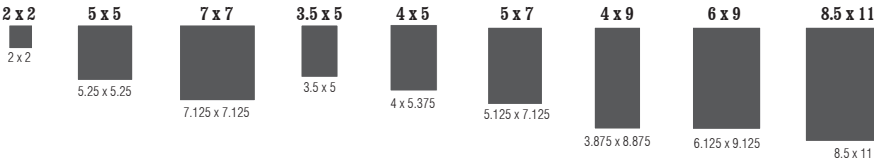

CARD STOCKS, PAPERS AND VELLUMS